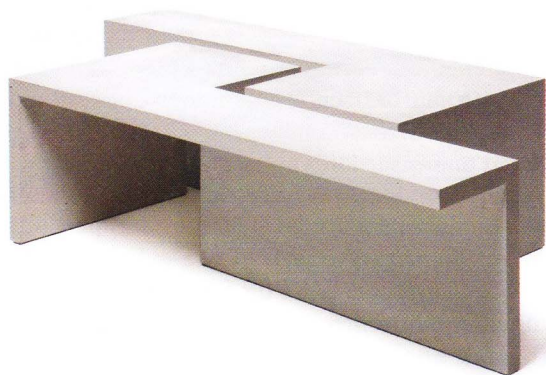

DESIGN FOCUS

COMPATIBLE CONCEPTS FOR SPRING

by Fiona Freeman

This season's designs ooze Swiss coolness and add instant sophistication to your home with bold lines and geometric shapes. Some of the pieces that we look at in this issue also reflect current trends towards more multi-functional models that incorporate a variety of practical uses or different visual effects.

KONKRET MÖBEL

TABLE: KONKRET IV TABLE

Looking for an unusual centrepiece for your lounge? This eye-catching concrete coffee table, designed by Tim Häberlin, consists of two identical pieces that can be slotted together like a jigsaw puzzle. If you fancy a change, just adjust the position of the two pieces to give the room an instant makeover. CHF 1,400. www.konkret-moebel.ch

SCHINDLERSALMERON

SEAT: ALUHOCKER

These attractive, stackable aluminium stools are the latest innovation to come from Switzerland-based design team Christoph Schindler and Margarita Salmerón Espinosa. The lightweight design is available in silver, white or black, and at just 1.6 kg, can easily be whipped out when you have guests round for dinner. Price available on request. www.schindlersalmeron.com

CHARLES O. JOB

ROOM DIVIDER/SHELF: DIV

Shelf space is always useful and Zurich-based Nigerian designer Charles O. Job has created this sleek structure that functions both as a shelf and a room divider. The design was a finalist in the prestigious International Furniture Design Competition 2008 held in Japan and its slanted vertical partitions can appear open or closed depending on where you're standing in relation to it. Further details available on request. www.charlesjob.com