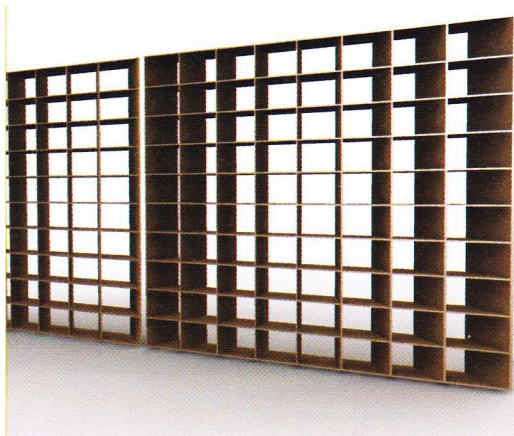

KONKRET MÖBEL

TABLE: KONKRET IV TABLE

Looking for an unusual centrepiece for your lounge? This eye-catching concrete coffee table, designed by Tim Häberlin, consists of two identical pieces that can be slotted together like a jigsaw puzzle. If you fancy a change, just adjust the position of the two pieces to give the room an instant makeover. CHF 1,400. www.konkret-moebel.ch

SCHINDLERSALMERON

SEAT: ALUHOCKER

These attractive, stackable aluminium stools are the latest innovation to come from Switzerland-based design team Christoph Schindler and Margarita Salmerón Espinosa. The lightweight design is available in silver, white or black, and at just 1.6 kg, can easily be whipped out when you have guests round for dinner. Price available on request. www.schindlersalmeron.com

CHARLES O. JOB

ROOM DIVIDER/SHELF: DIV

Shelf space is always useful and Zurich-based Nigerian designer Charles O. Job has created this sleek structure that functions both as a shelf and a room divider. The design was a finalist in the prestigious International Furniture Design Competition 2008 held in Japan and its slanted vertical partitions can appear open or closed depending on where you're standing in relation to it. Further details available on request. www.charlesjob.com